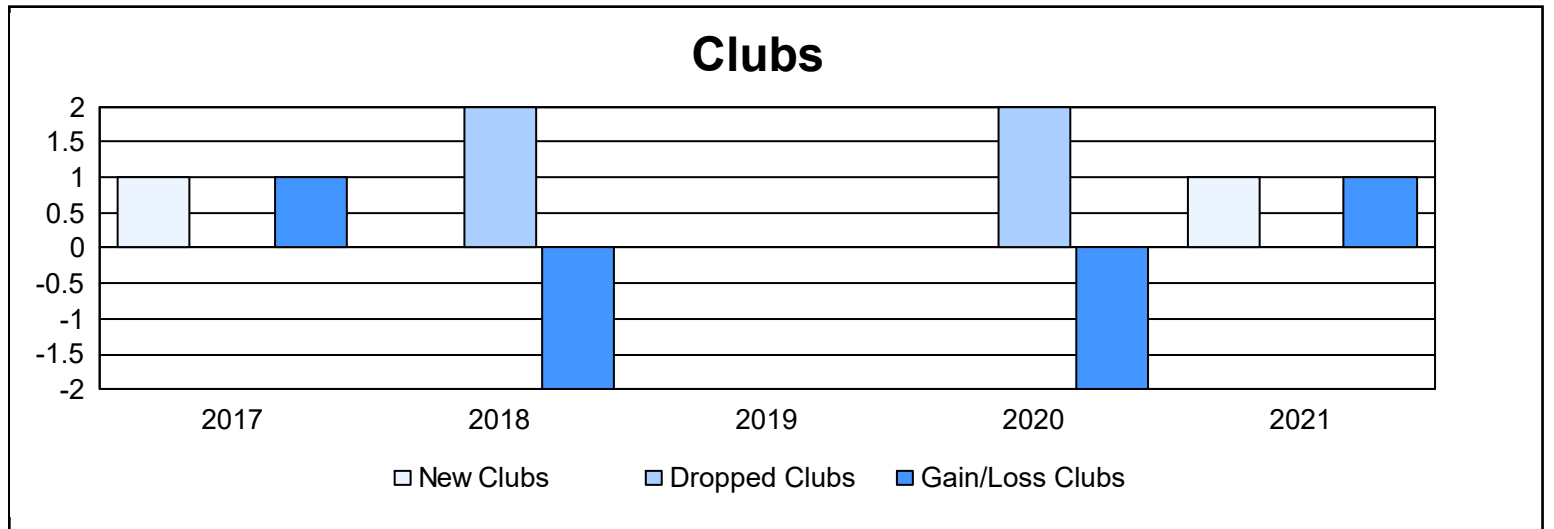

Year	New Clubs	Dropped Clubs	Gain/ Loss Clubs	New Members	Charter Members	Reinstate Members	Transfer Members	Total Member Added	Total Members Dropped	Gain/ Loss Members
2016-2017	1	0	1	56	23	2	1	82	47	35
2017-2018	0	2	-2	44	0	2	2	48	84	-36
2018-2019	0	0	0	30	0	8	1	39	85	-46
2019-2020	0	2	-2	14	0	1	0	15	44	-29
2020-2021	1	0	1	16	23	4	0	43	46	-3
<b>Average</b>	<b>0</b>	<b>1</b>	<b>0</b>	<b>32</b>	<b>9</b>	<b>3</b>	<b>1</b>	<b>45</b>	<b>61</b>	<b>-16</b>

### Membership Composition June 2021 Cumulative