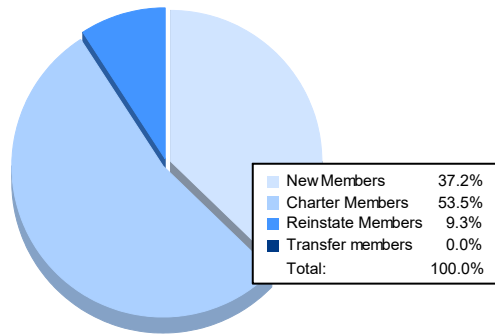

Year	New Clubs	Dropped Clubs	Gain/ Loss Clubs	New Members	Charter Members	Reinstate Members	Transfer Members	Total Member Added	Total Members Dropped	Gain/ Loss Members
2016-2017	1	0	1	56	23	2	1	82	47	35
2017-2018	0	2	-2	44	0	2	2	48	84	-36
2018-2019	0	0	0	30	0	8	1	39	85	-46
2019-2020	0	2	-2	14	0	1	0	15	44	-29
2020-2021	1	0	1	16	23	4	0	43	46	-3
<b>Average</b>	<b>0</b>	<b>1</b>	<b>0</b>	<b>32</b>	<b>9</b>	<b>3</b>	<b>1</b>	<b>45</b>	<b>61</b>	<b>-16</b>

### Membership Composition June 2021 Cumulative