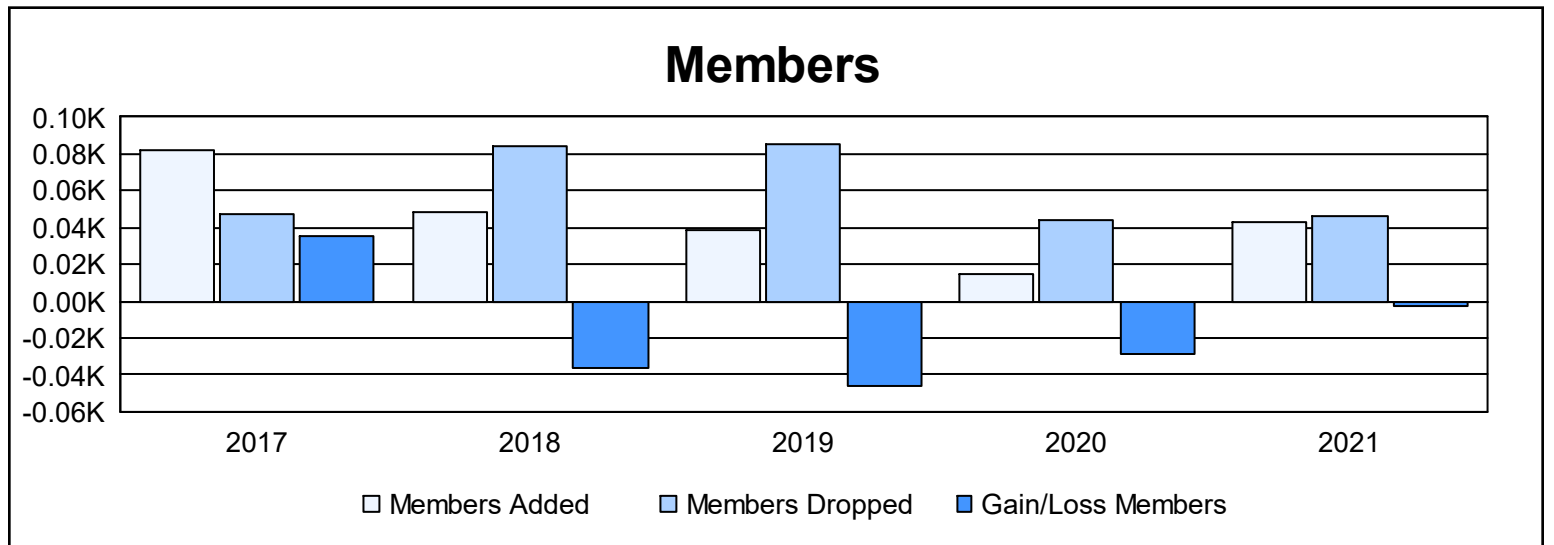

Year	New Clubs	Dropped Clubs	Gain/ Loss Clubs	New Members	Charter Members	Reinstate Members	Transfer Members	Total Member Added	Total Members Dropped	Gain/ Loss Members
2016-2017	1	0	1	56	23	2	1	82	47	35
2017-2018	0	2	-2	44	0	2	2	48	84	-36
2018-2019	0	0	0	30	0	8	1	39	85	-46
2019-2020	0	2	-2	14	0	1	0	15	44	-29
2020-2021	1	0	1	16	23	4	0	43	46	-3
<b>Average</b>	<b>0</b>	<b>1</b>	<b>0</b>	<b>32</b>	<b>9</b>	<b>3</b>	<b>1</b>	<b>45</b>	<b>61</b>	<b>-16</b>

### Membership Composition June 2021 Cumulative